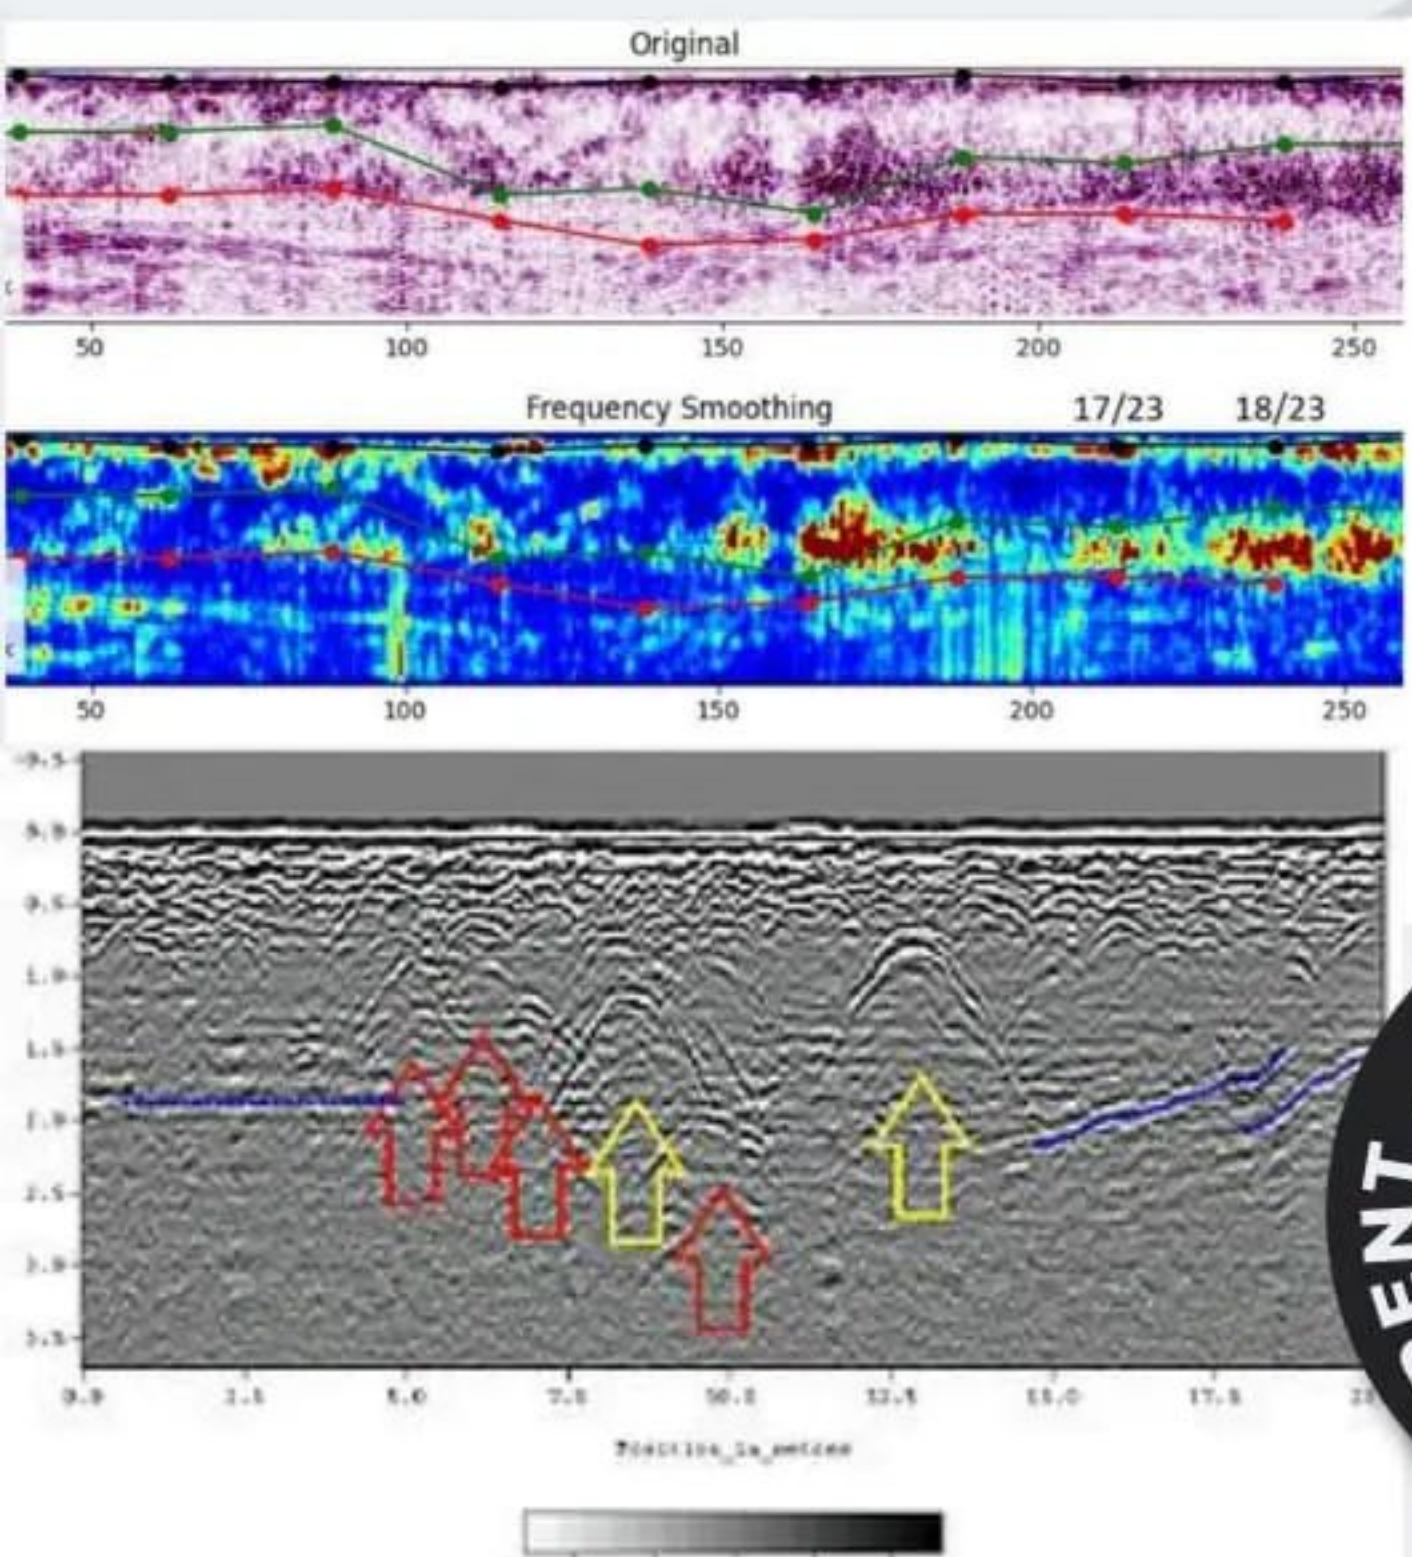

# COBRA WIRELESS GPR

DETECT SHALLOW & DEEP TARGETS IN ONE GO

The COBRA WIRELESS GPR collects data from hundred thousands of pulse reflection each second to help researchers identify objects below ground

Suitable for underground utility mapping, archeology, geological studies